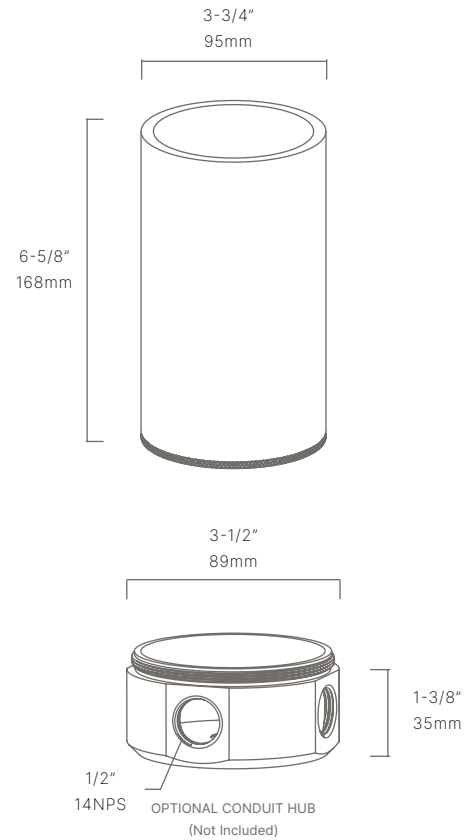

AURORALIGHT

PROJECT: _____

SKU #: _____

TYPE: _____

PVC J-BOX

PJB782304

The PVC J-Box; Perfect for hardscape & conduit installation to our in-grade & step/wall fixtures. This hub fits our Axis fixtures.

- Perfect for hardscape and architectural installation
- Ideal for in-grade & step/wall fixtures

DIMENSIONS	W3-3/4" x L6-5/8"
VOLTAGE	12V
MATERIAL	Sch. 40 PVC & Aluminum

*For complete warranty terms, please visit: www.auroralight.com/warranty/

ACCESSORIES

MCH004104	3" Aluminum Conduit Hub
MCH004204	3" Brass Conduit Hub